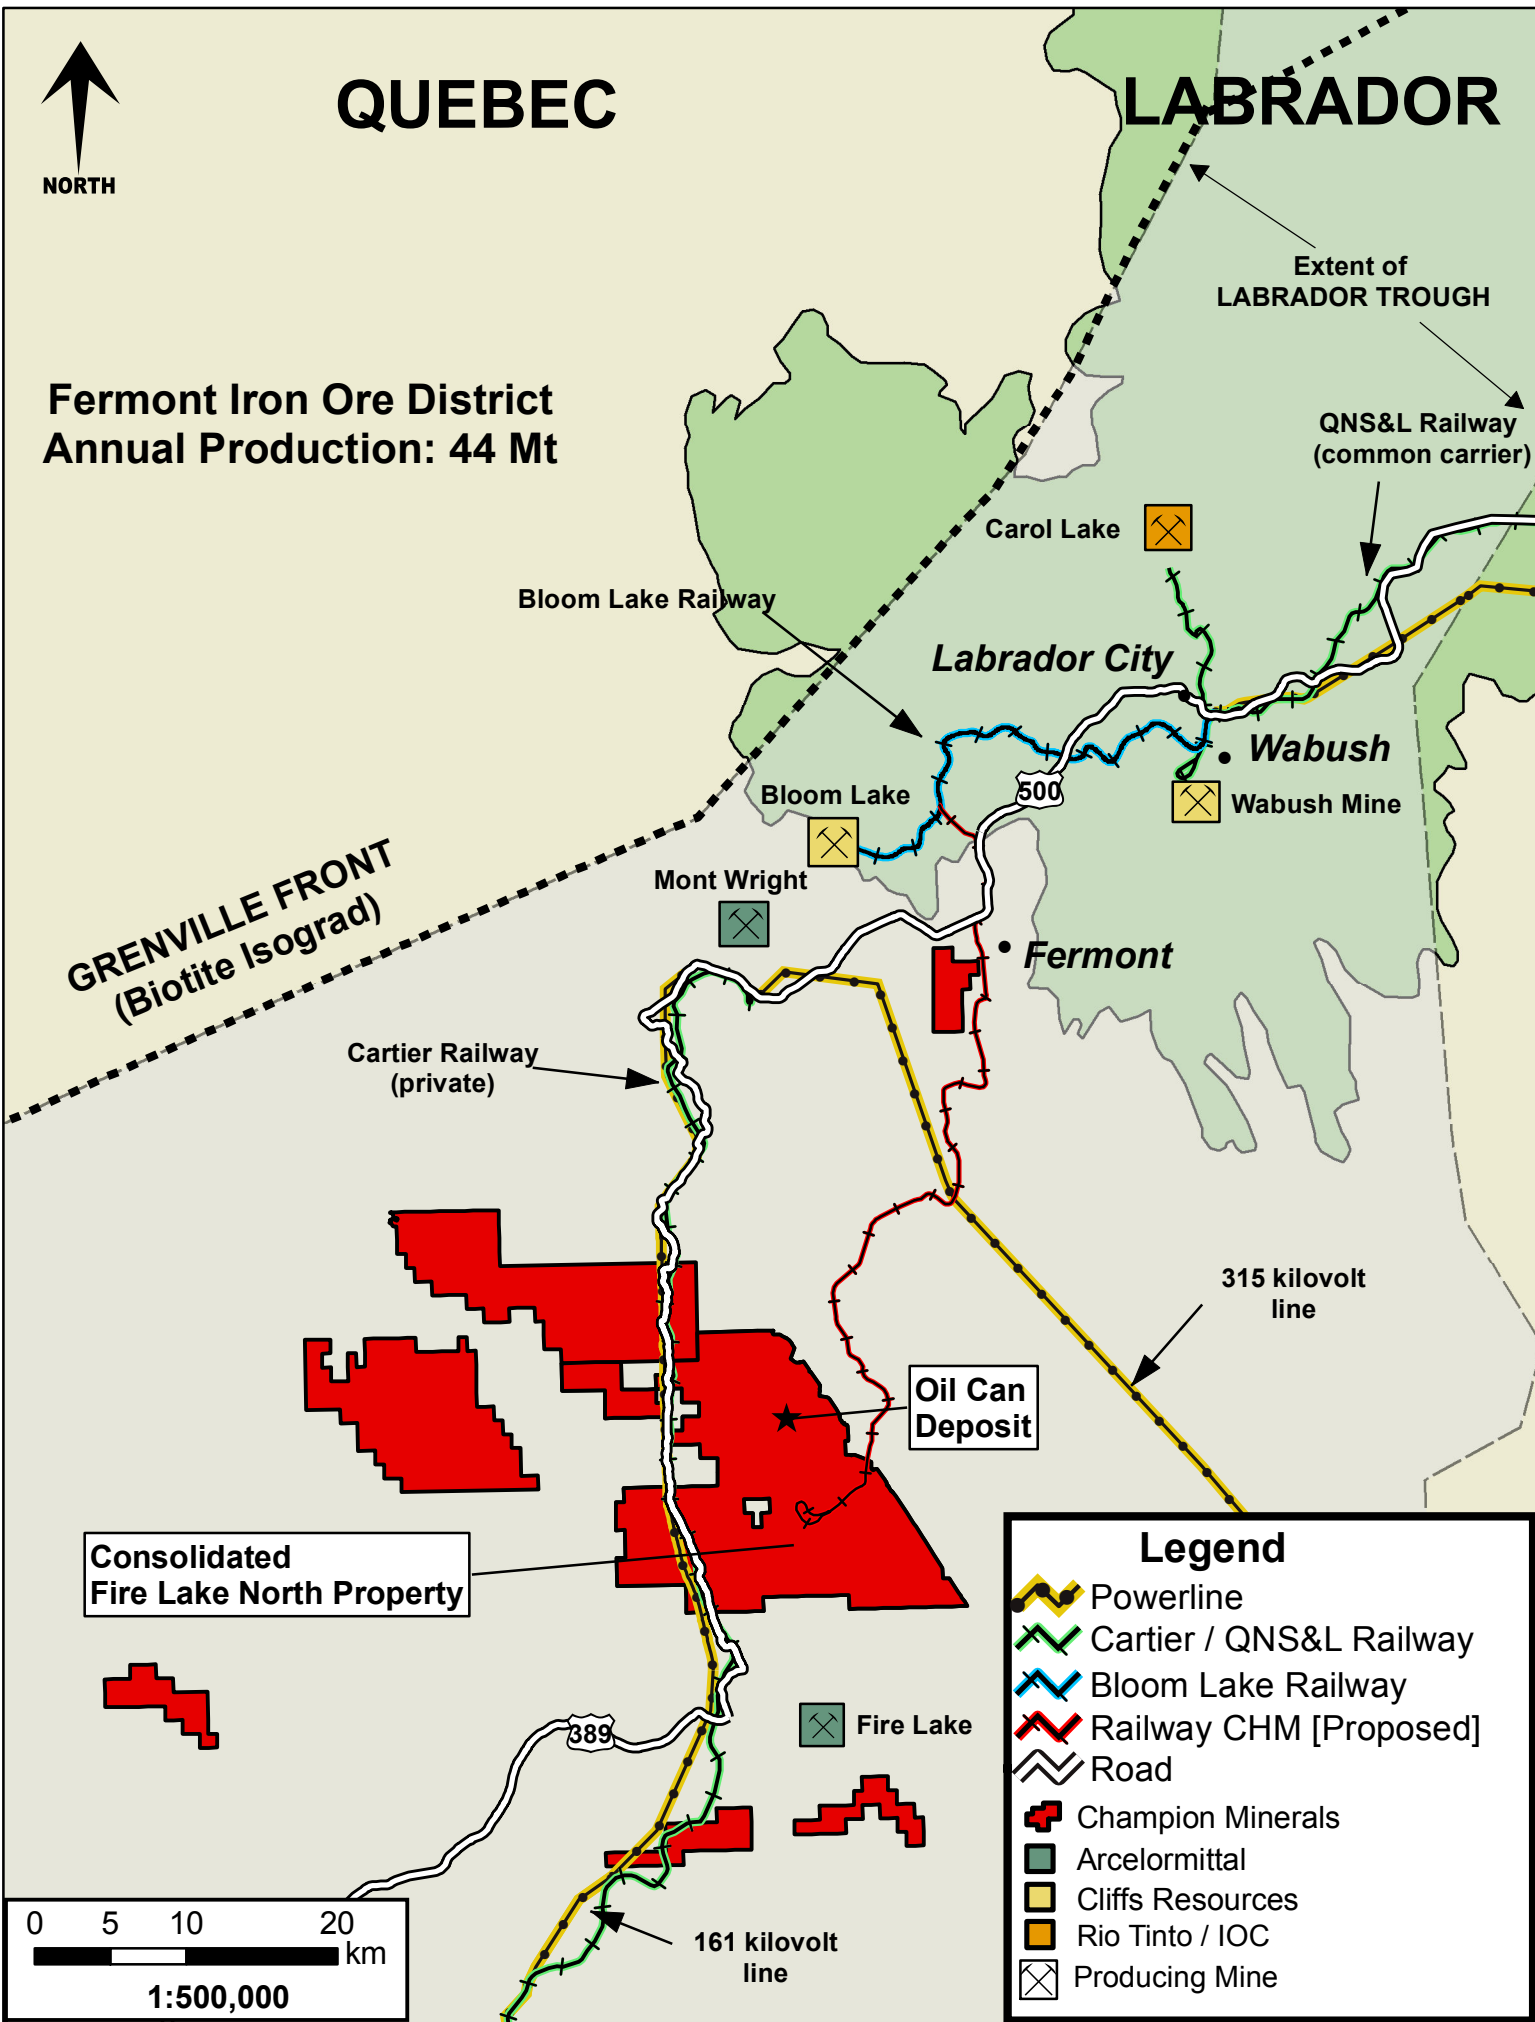

QUEBEC

LABRADOR

**Fermont Iron Ore District
Annual Production: 44 Mt**

**GRENVILLE FRONT
(Biotite Isograd)**

Extent of
LABRADOR TROUGH

QNS&L Railway
(common carrier)

Bloom Lake Railway

Carol Lake

Labrador City

Wabush

Wabush Mine

Bloom Lake

Fermont

Mont Wright

Cartier Railway
(private)

315 kilovolt
line

Oil Can
Deposit

Consolidated
Fire Lake North Property

Fire Lake

389

161 kilovolt
line

Legend

- Powerline
- Cartier / QNS&L Railway
- Bloom Lake Railway
- Railway CHM [Proposed]
- Road
- Champion Minerals
- Arcelormittal
- Cliffs Resources
- Rio Tinto / IOC
- Producing Mine